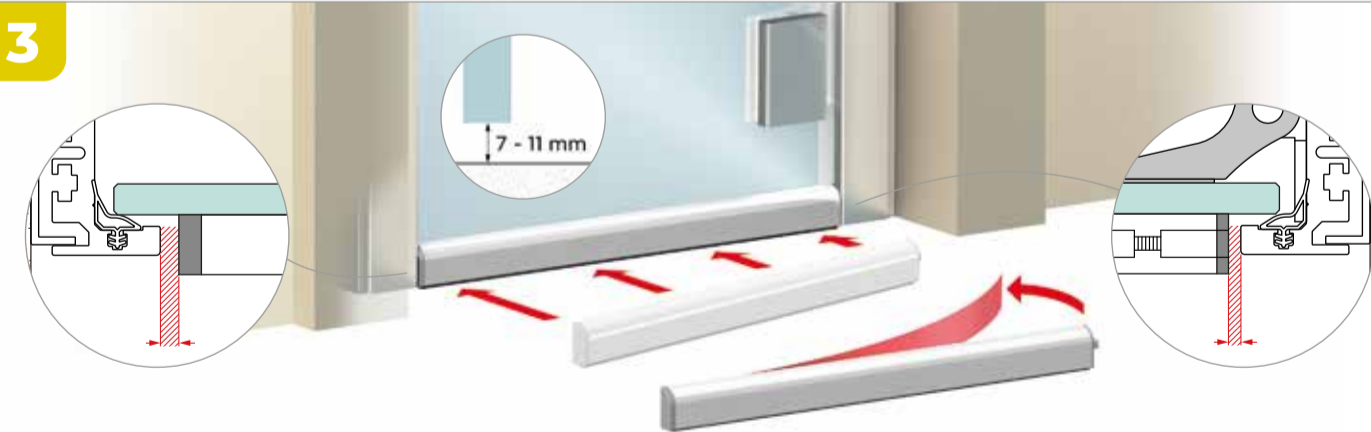

Product number:
77550300830-xx
77550300930-xx
77550300103-xx

CUT DOWN SIZES			
STANDARD SIZE	830 mm	930 mm	1030 mm
Z mm	100 mm	100 mm	100 mm

TOOLS REQUIRED:

LEFT HAND SIDE

RIGHT HAND SIDE

GLASS - GLASS

GLASS - MASONRY

GLASS - ALUMINIUM

GLASS - ALUMINIUM (PIVOT)

The drop seal is ready to use for a left hand side, see instruction on back page to install the drop seal for a right hand side.

4

NO ACTIVATOR required for this application