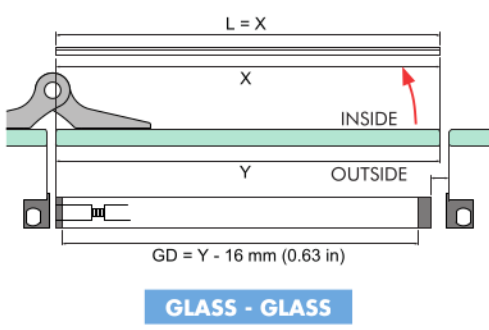

Continue with step 3 on the back of page