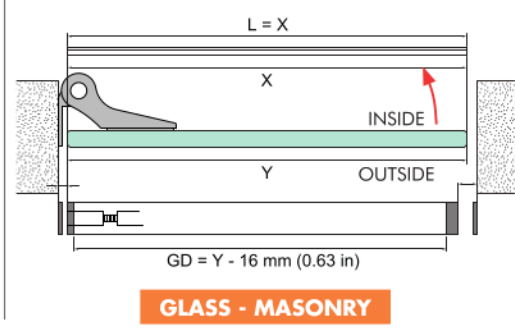

Continue with step 3 on the back of page