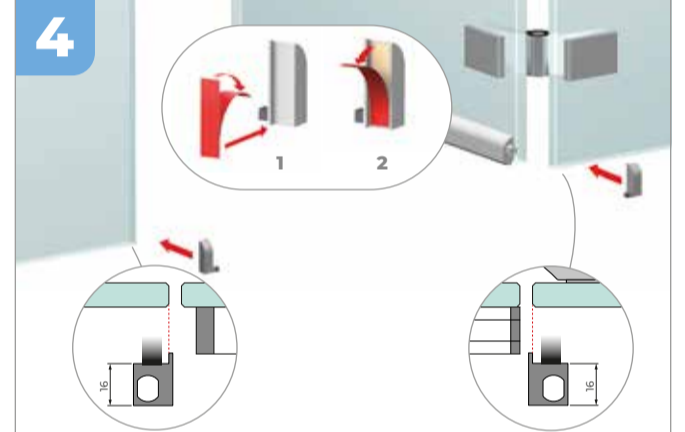

Product number:
77550300830-xx
77550300930-xx
77550300103-xx

CUT DOWN SIZES			
STANDARD SIZE	830 mm	930 mm	1030 mm
Z mm	100 mm	100 mm	100 mm

TOOLS REQUIRED:

LEFT HAND SIDE

RIGHT HAND SIDE

GLASS - GLASS

GLASS - MASONRY

GLASS - ALUMINIUM

GLASS - ALUMINIUM (PIVOT)

The drop seal is ready to use for a left hand side, see instruction on back page to install the drop seal for a right hand side.

4

NO ACTIVATOR required for this application