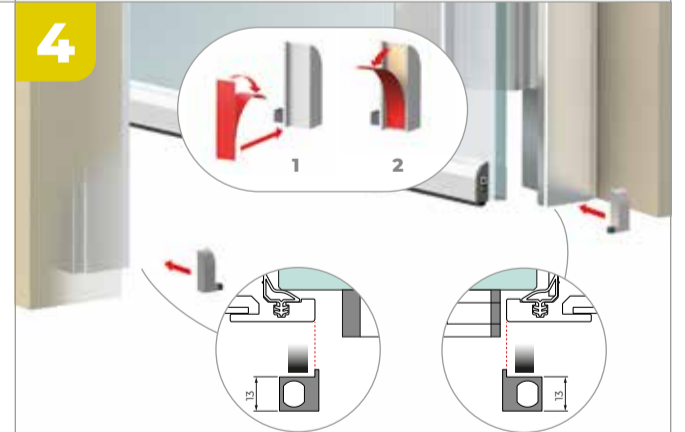

Product number:
77550300830-xx
77550300930-xx
77550300103-xx

CUT DOWN SIZES			
STANDARD SIZE	830 mm	930 mm	1030 mm
Z mm	100 mm	100 mm	100 mm

TOOLS REQUIRED:

LEFT HAND SIDE

RIGHT HAND SIDE

GLASS - GLASS

GLASS - MASONRY

GLASS - ALUMINIUM

GLASS - ALUMINIUM (PIVOT)

The drop seal is ready to use for a left hand side, see instruction on back page to install the drop seal for a right hand side.

4

NO ACTIVATOR required for this application