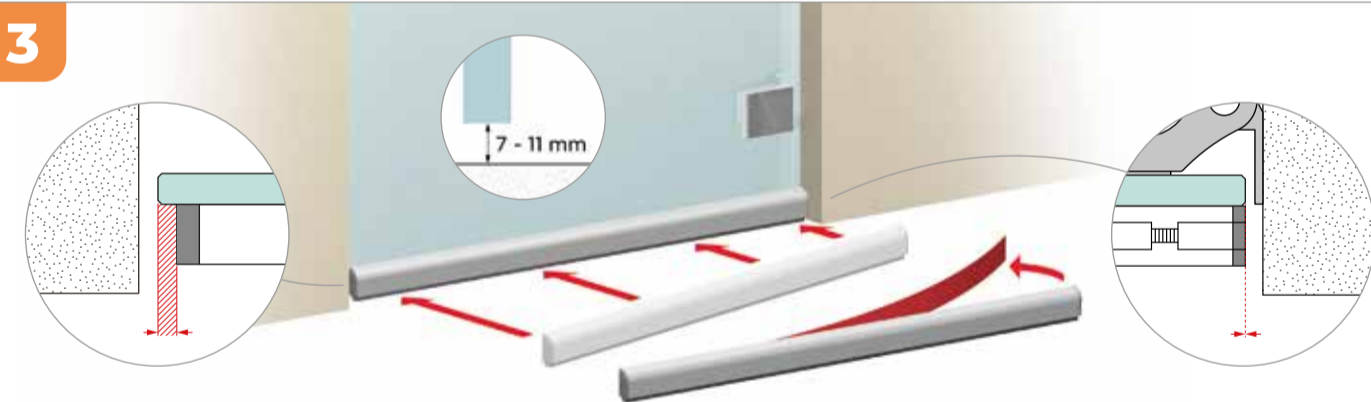

Product number:
77550300830-xx
77550300930-xx
77550300103-xx

CUT DOWN SIZES			
STANDARD SIZE	830 mm	930 mm	1030 mm
Z mm	100 mm	100 mm	100 mm

TOOLS REQUIRED:

LEFT HAND SIDE

RIGHT HAND SIDE

GLASS - GLASS

GLASS - MASONRY

GLASS - ALUMINIUM

GLASS - ALUMINIUM (PIVOT)

The drop seal is ready to use for a left hand side, see instruction on back page to install the drop seal for a right hand side.

4

NO ACTIVATOR required for this application