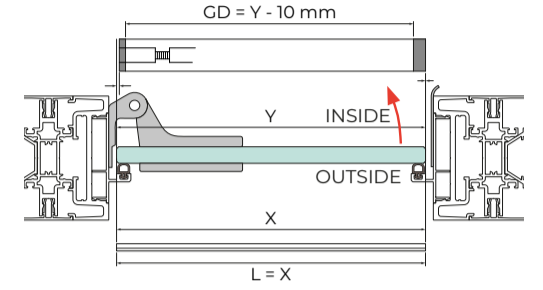

Product number:
77550300830-xx
77550300930-xx
77550300103-xx

CUT DOWN SIZES			
STANDARD SIZE	830 mm	930 mm	1030 mm
Z mm	100 mm	100 mm	100 mm

TOOLS REQUIRED:

LEFT HAND SIDE

RIGHT HAND SIDE

GLASS - GLASS

GLASS - MASONRY

GLASS - ALUMINIUM

GLASS - ALUMINIUM (PIVOT)

The drop seal is ready to use for a left hand side, see instruction on back page to install the drop seal for a right hand side.

4

NO ACTIVATOR required for this application