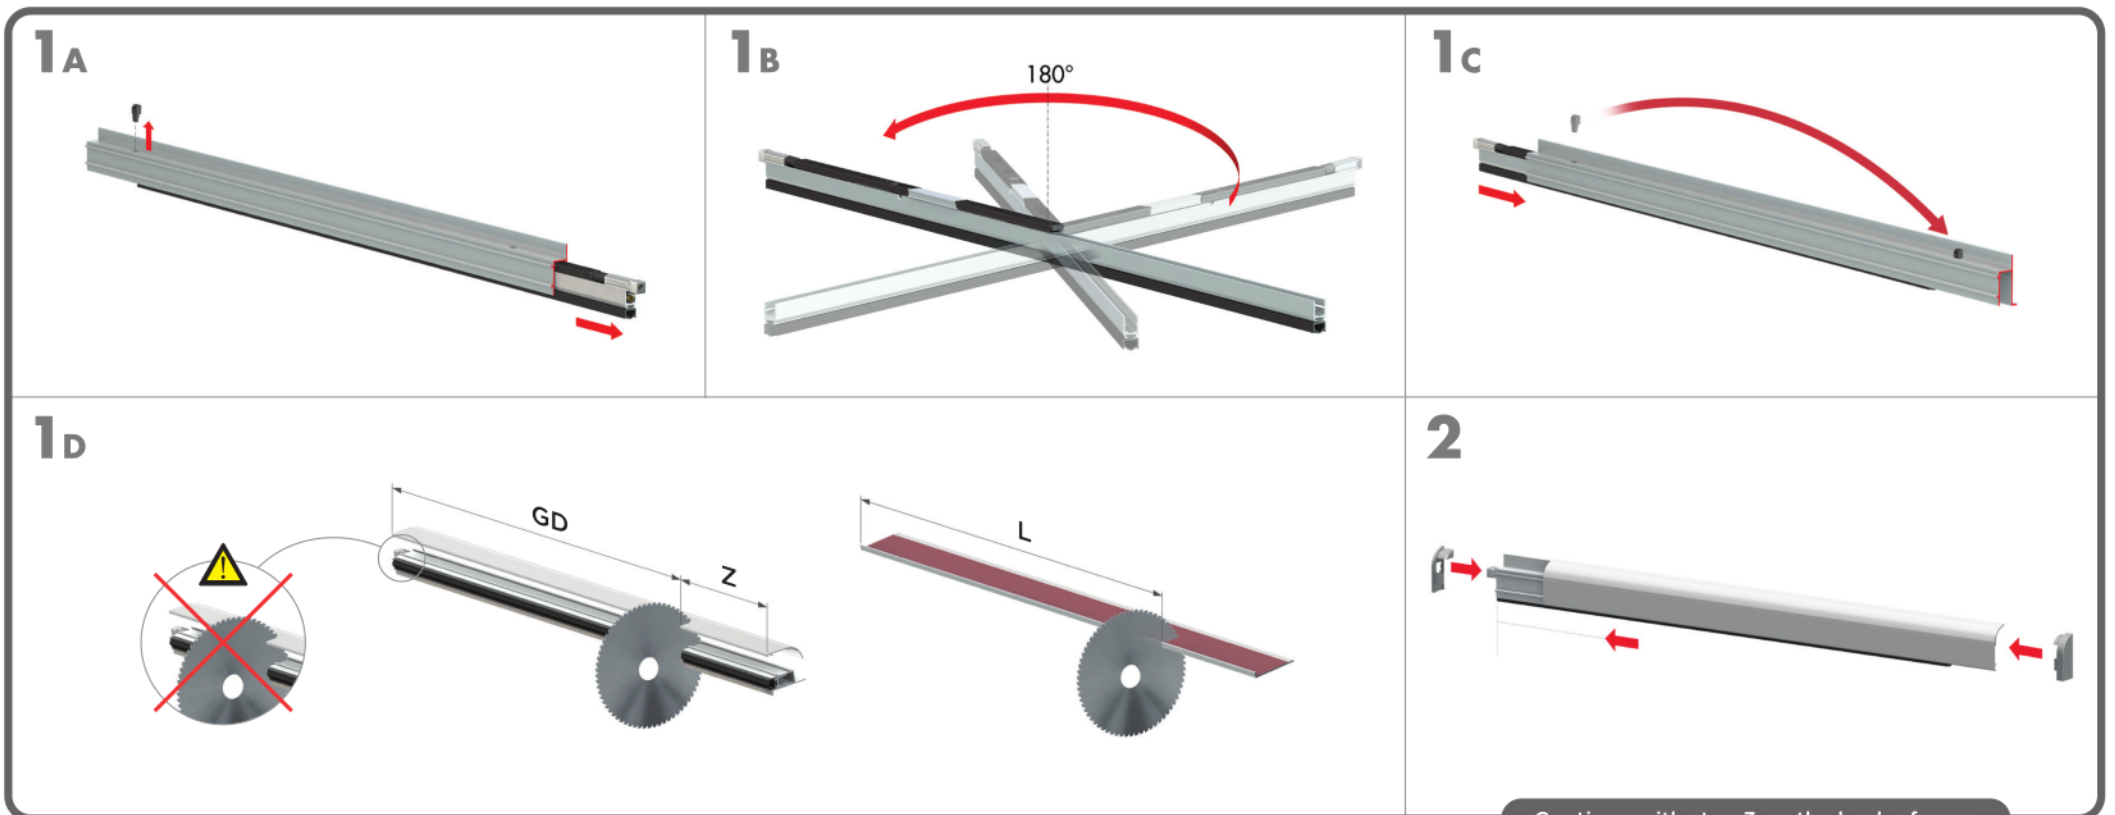

Continue with step 3 on the back of page