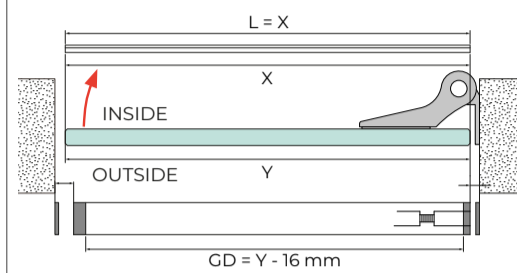

Product number:
77550300830-xx
77550300930-xx
77550300103-xx

CUT DOWN SIZES			
STANDARD SIZE	830 mm	930 mm	1030 mm
Z mm	100 mm	100 mm	100 mm

TOOLS REQUIRED:

LEFT HAND SIDE

RIGHT HAND SIDE

GLASS - GLASS

GLASS - MASONRY

GLASS - ALUMINIUM

GLASS - ALUMINIUM (PIVOT)

The drop seal is ready to use for a left hand side, see instruction on back page to install the drop seal for a right hand side.

4

NO ACTIVATOR required for this application