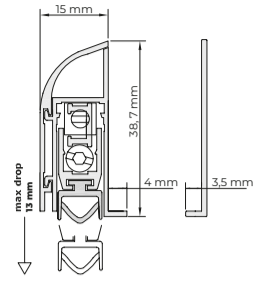

Product number:
77550300830-xx
77550300930-xx
77550300103-xx

CUT DOWN SIZES			
STANDARD SIZE	830 mm	930 mm	1030 mm
Z mm	100 mm	100 mm	100 mm

TOOLS REQUIRED:

LEFT HAND SIDE

RIGHT HAND SIDE

GLASS - GLASS

GLASS - MASONRY

GLASS - ALUMINIUM

GLASS - ALUMINIUM (PIVOT)

The drop seal is ready to use for a left hand side, see instruction on back page to install the drop seal for a right hand side.

4

NO ACTIVATOR required for this application

4B

WITH DOOR GAP LESS THAN 7 mm

RIGHT HAND SIDE

LEFT HAND SIDE

Continue with step 3 on the back of page