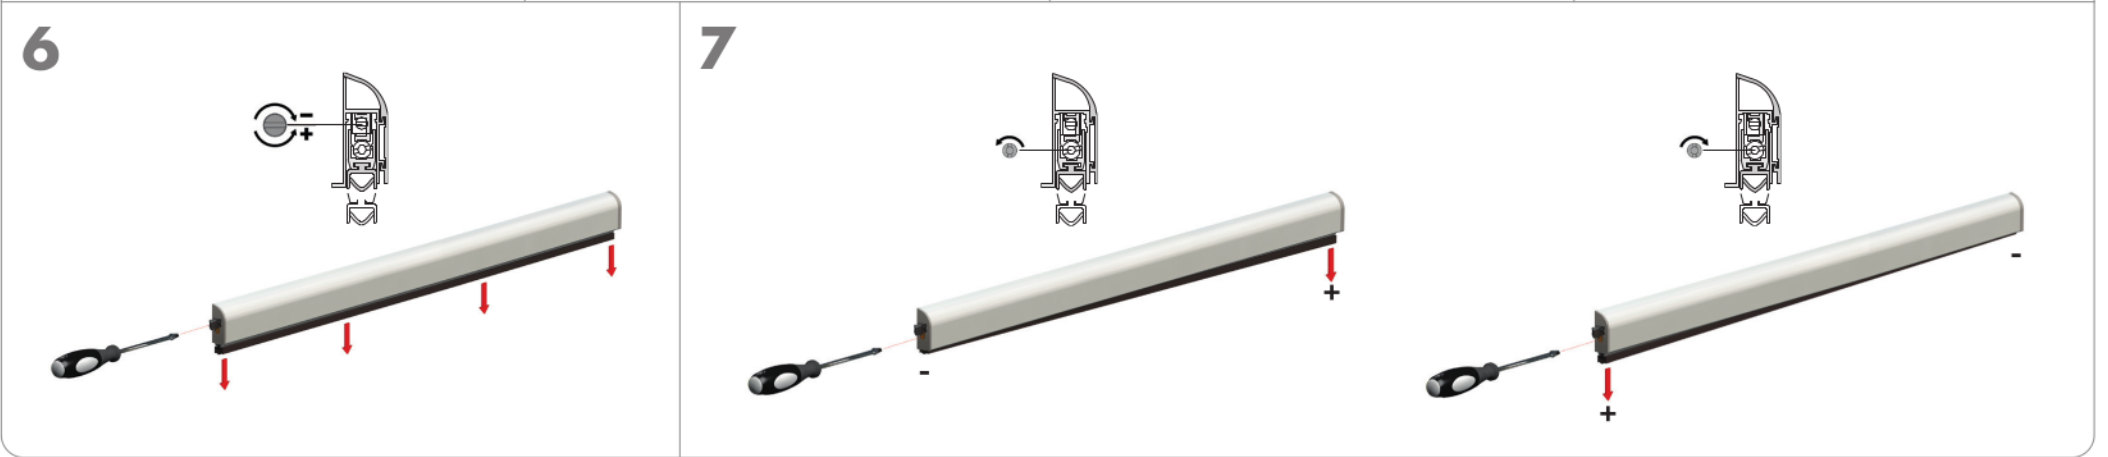

4B

WITH DOOR GAP LESS THAN 7 mm

RIGHT HAND SIDE

LEFT HAND SIDE