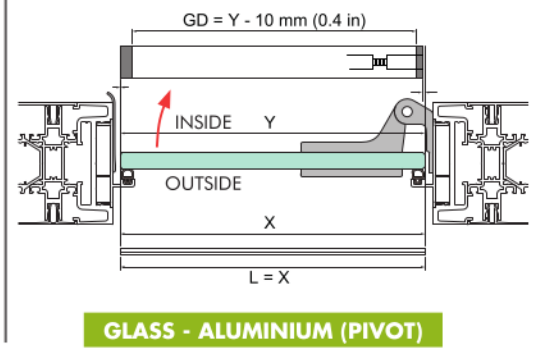

Continue with step 3 on the back of page