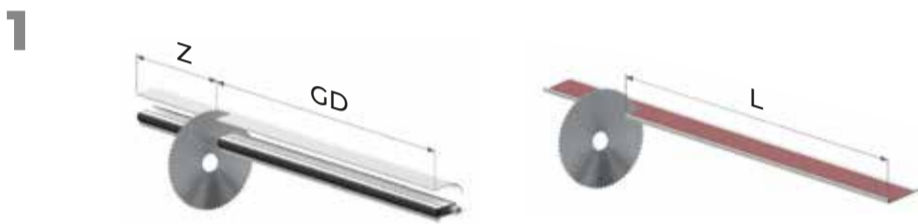

Product number:
77550300830-xx
77550300930-xx
77550300103-xx

CUT DOWN SIZES			
STANDARD SIZE	830 mm	930 mm	1030 mm
Z mm	100 mm	100 mm	100 mm

TOOLS REQUIRED:

LEFT HAND SIDE

RIGHT HAND SIDE

GLASS - GLASS

GLASS - MASONRY

GLASS - ALUMINIUM

GLASS - ALUMINIUM (PIVOT)

The drop seal is ready to use for a left hand side, see instruction on back page to install the drop seal for a right hand side.

4

NO ACTIVATOR required for this application