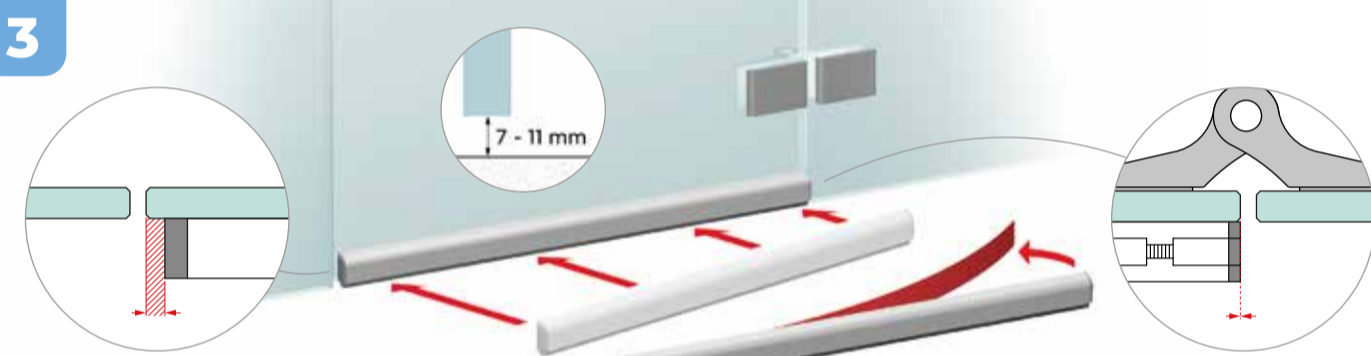

Product number:
77550300830-xx
77550300930-xx
77550300103-xx

CUT DOWN SIZES			
STANDARD SIZE	830 mm	930 mm	1030 mm
Z mm	100 mm	100 mm	100 mm

TOOLS REQUIRED:

LEFT HAND SIDE

RIGHT HAND SIDE

GLASS - GLASS

GLASS - MASONRY

GLASS - ALUMINIUM

GLASS - ALUMINIUM (PIVOT)

The drop seal is ready to use for a left hand side, see instruction on back page to install the drop seal for a right hand side.

4

NO ACTIVATOR required for this application