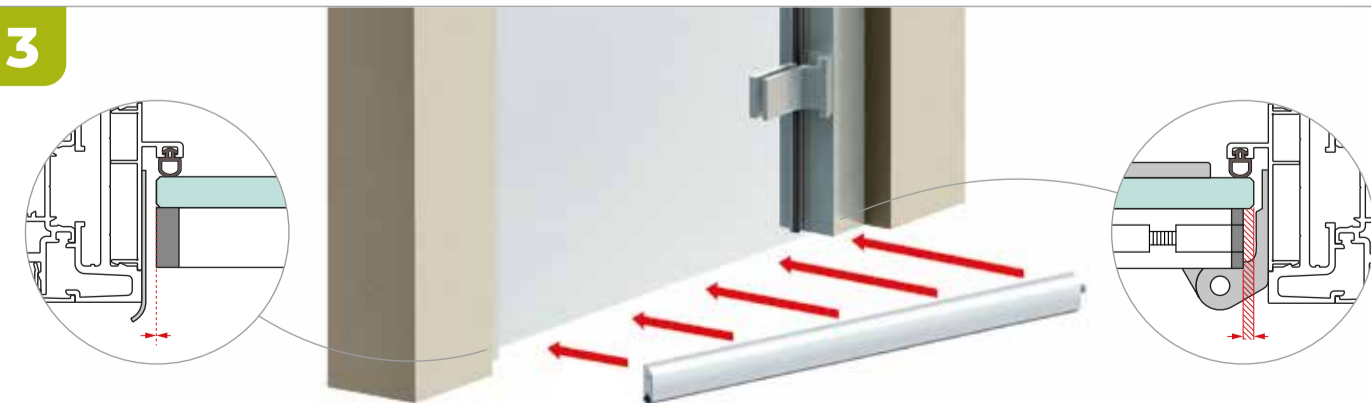

Product number:
77550300830-xx
77550300930-xx
77550300103-xx

CUT DOWN SIZES			
STANDARD SIZE	830 mm	930 mm	1030 mm
Z mm	100 mm	100 mm	100 mm

TOOLS REQUIRED:

LEFT HAND SIDE

RIGHT HAND SIDE

GLASS - GLASS

GLASS - MASONRY

GLASS - ALUMINIUM

GLASS - ALUMINIUM (PIVOT)

The drop seal is ready to use for a left hand side, see instruction on back page to install the drop seal for a right hand side.

4

NO ACTIVATOR required for this application