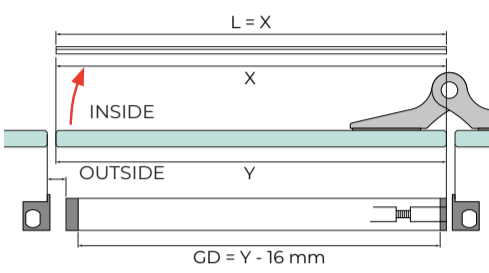

Product number:
77550300830-xx
77550300930-xx
77550300103-xx

CUT DOWN SIZES			
STANDARD SIZE	830 mm	930 mm	1030 mm
Z mm	100 mm	100 mm	100 mm

TOOLS REQUIRED:

LEFT HAND SIDE

RIGHT HAND SIDE

GLASS - GLASS

GLASS - MASONRY

GLASS - ALUMINIUM

GLASS - ALUMINIUM (PIVOT)

The drop seal is ready to use for a left hand side, see instruction on back page to install the drop seal for a right hand side.

4

NO ACTIVATOR required for this application