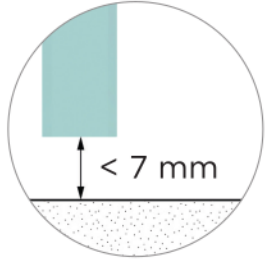

Product number:
77550300830-xx
77550300930-xx
77550300103-xx

CUT DOWN SIZES			
STANDARD SIZE	830 mm	930 mm	1030 mm
Z mm	100 mm	100 mm	100 mm

TOOLS REQUIRED:

LEFT HAND SIDE

RIGHT HAND SIDE

GLASS - GLASS

GLASS - MASONRY

GLASS - ALUMINIUM

GLASS - ALUMINIUM (PIVOT)

The drop seal is ready to use for a left hand side, see instruction on back page to install the drop seal for a right hand side.

4

NO ACTIVATOR required for this application

4B

WITH DOOR GAP LESS THAN 7 mm

RIGHT HAND SIDE

LEFT HAND SIDE

Continue with step 3 on the back of page