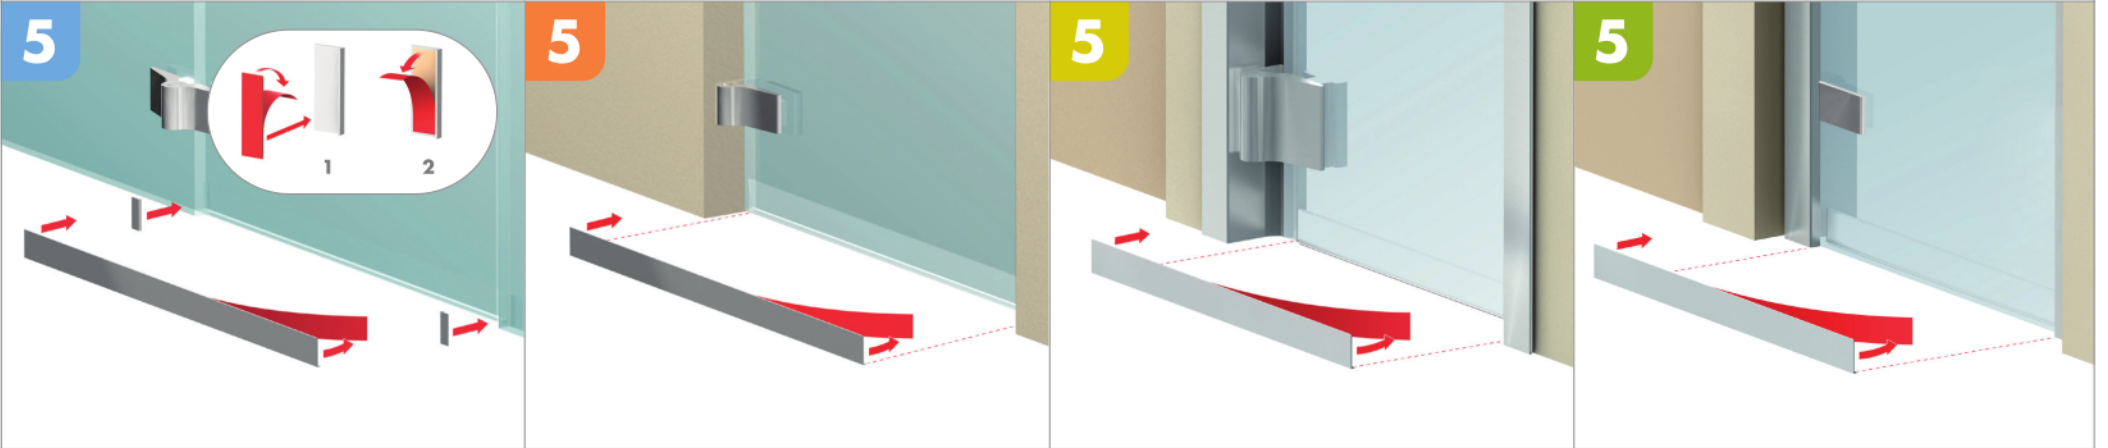

Product number:
77550300830-xx
77550300930-xx
77550300103-xx

CUT DOWN SIZES			
STANDARD SIZE	830 mm	930 mm	1030 mm
Z mm	100 mm	100 mm	100 mm

TOOLS REQUIRED:

LEFT HAND SIDE

RIGHT HAND SIDE

GLASS - GLASS

GLASS - MASONRY

GLASS - ALUMINIUM

GLASS - ALUMINIUM (PIVOT)

The drop seal is ready to use for a left hand side, see instruction on back page to install the drop seal for a right hand side.

4

NO ACTIVATOR required for this application

4B

WITH DOOR GAP LESS THAN 7 mm

RIGHT HAND SIDE

LEFT HAND SIDE

Continue with step 3 on the back of page