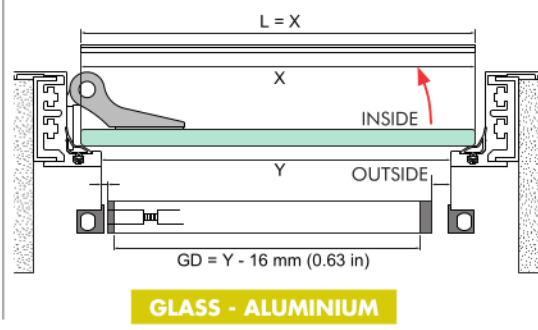

Continue with step 3 on the back of page