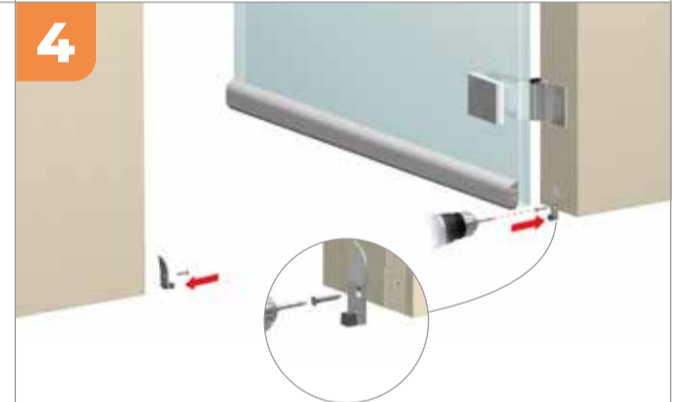

Product number:
77550300830-xx
77550300930-xx
77550300103-xx

CUT DOWN SIZES			
STANDARD SIZE	830 mm	930 mm	1030 mm
Z mm	100 mm	100 mm	100 mm

TOOLS REQUIRED:

LEFT HAND SIDE

RIGHT HAND SIDE

GLASS - GLASS

GLASS - MASONRY

GLASS - ALUMINIUM

GLASS - ALUMINIUM (PIVOT)

The drop seal is ready to use for a left hand side, see instruction on back page to install the drop seal for a right hand side.

4

NO ACTIVATOR required for this application