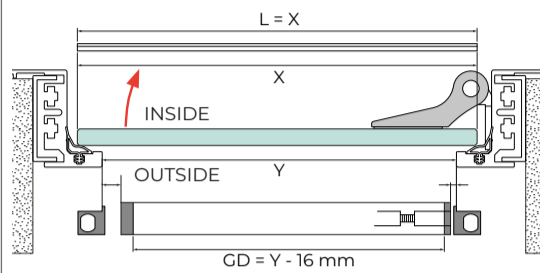

Product number:
77550300830-xx
77550300930-xx
77550300103-xx

CUT DOWN SIZES			
STANDARD SIZE	830 mm	930 mm	1030 mm
Z mm	100 mm	100 mm	100 mm

TOOLS REQUIRED:

LEFT HAND SIDE

RIGHT HAND SIDE

GLASS - GLASS

GLASS - MASONRY

GLASS - ALUMINIUM

GLASS - ALUMINIUM (PIVOT)

The drop seal is ready to use for a left hand side, see instruction on back page to install the drop seal for a right hand side.

4

NO ACTIVATOR required for this application