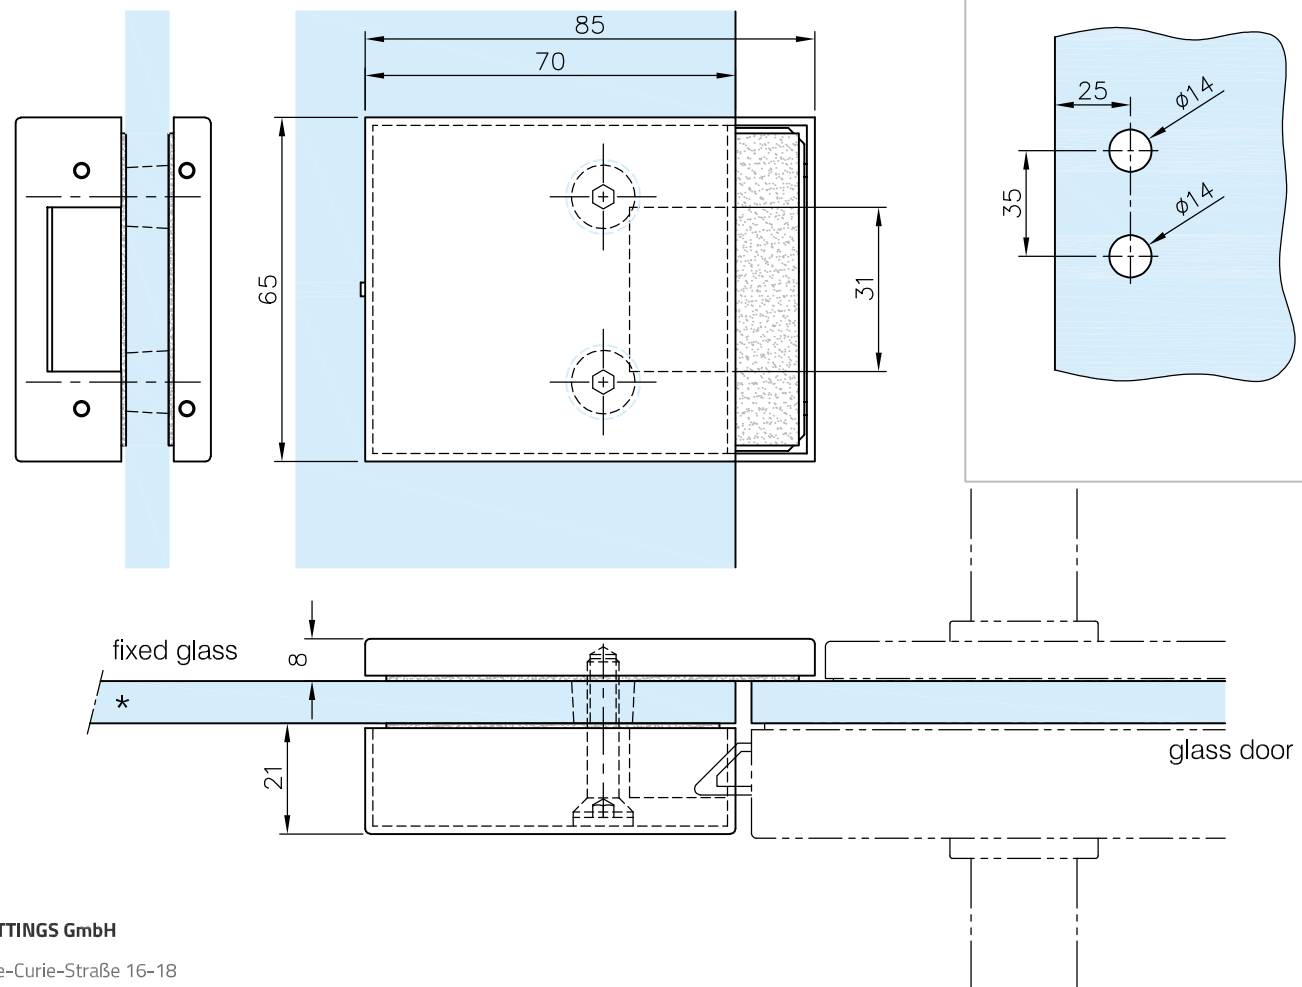

G-FITTINGS GmbH

Marie-Curie-Straße 16-18
46446 Emmerich am Rhein
T +49 (0)2822 962 0
F +49 (0)2822 962 221
E sales@g-fittings.com

*drawing shows
8mm glass